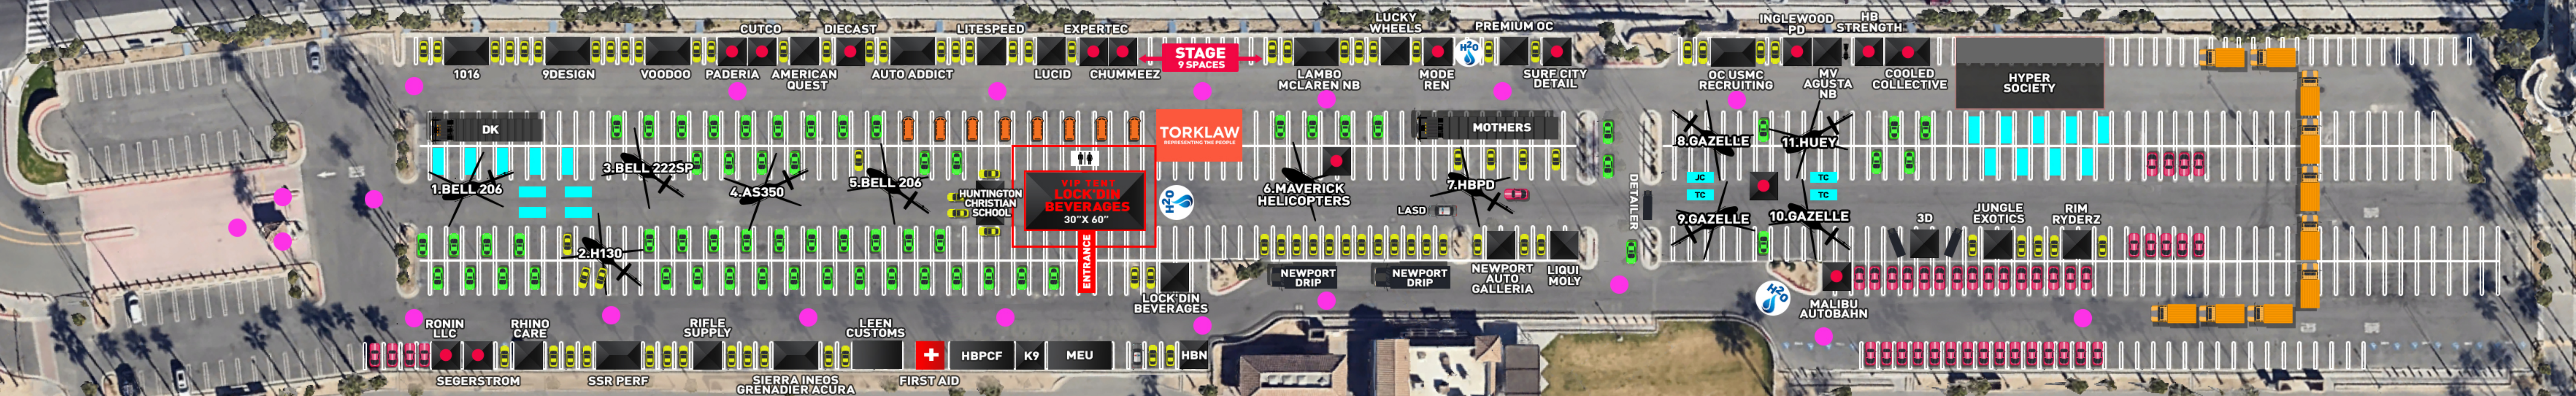

Huntington St

Twin Dolphin Dr

Pacific Coast Hwy

2024

<ul style="list-style-type: none"> CAR SHOW PARKING SPONSOR PARKING VIP PARKING VW BUS CLUB HYPER CAR 	<ul style="list-style-type: none"> 10X20 TENT (3 Parking Spots Wide) 10X20 TENT - NO CARS 10X10 TENT (2 Parking Spots Wide) 10X10 TENT - NO CARS FOOD TRUCKS
---	--